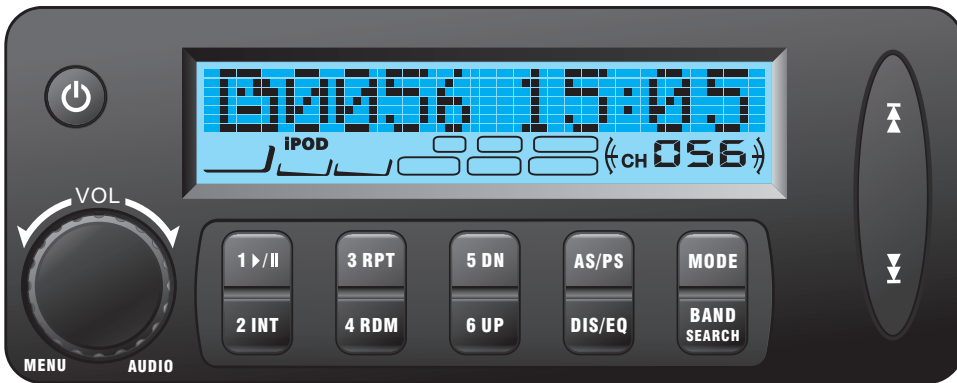

SST LCD Display

version:1.0

21-MAR-2009

Always on segment

Full segment

FM mode

iPod Mode

Ipod Mode+
Artist display