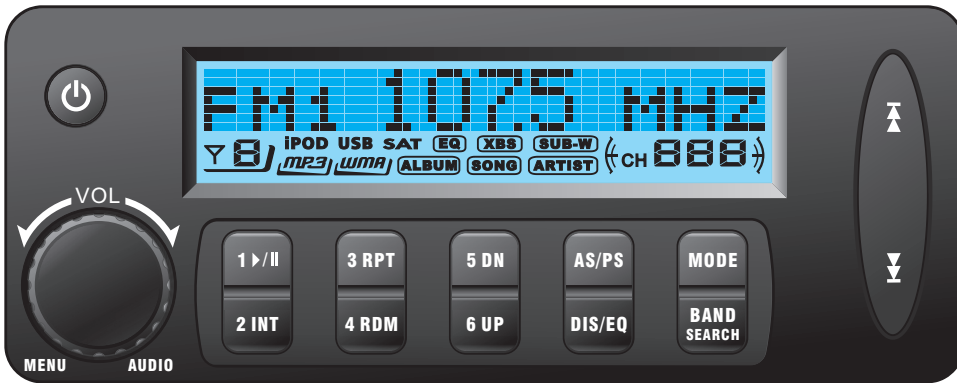

SST LCD Display

version:1.0

21-MAR-2009

Always on segment

Full segment

FM mode

iPod Mode

Ipod Mode+
Artist display