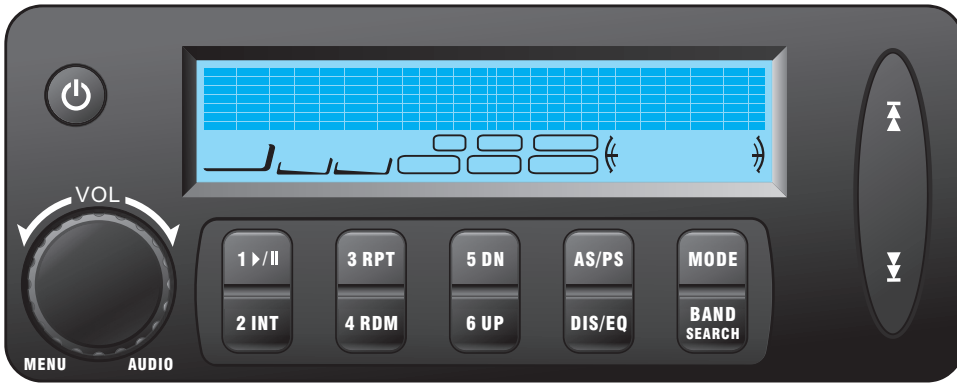

SST LCD Display

version:1.0

21-MAR-2009

Always on segment

Full segment

FM mode

iPod Mode

Ipod Mode+
Artist display