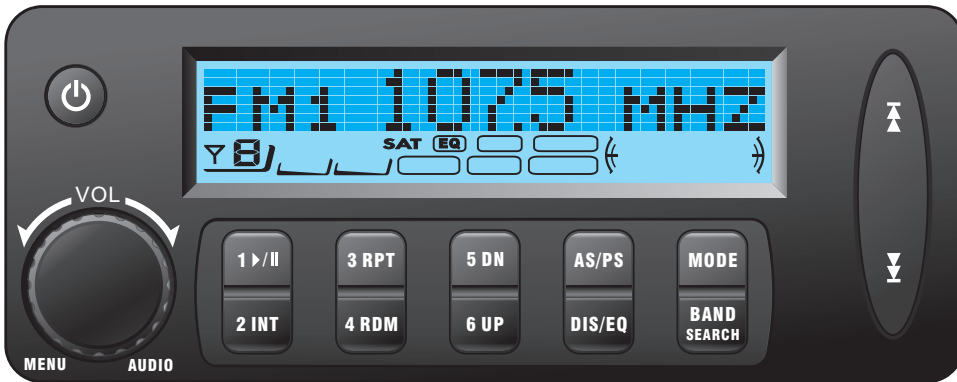

SST LCD Display

version:1.0

21-MAR-2009

Always on segment

Full segment

FM mode

iPod Mode

Ipod Mode+
Artist display